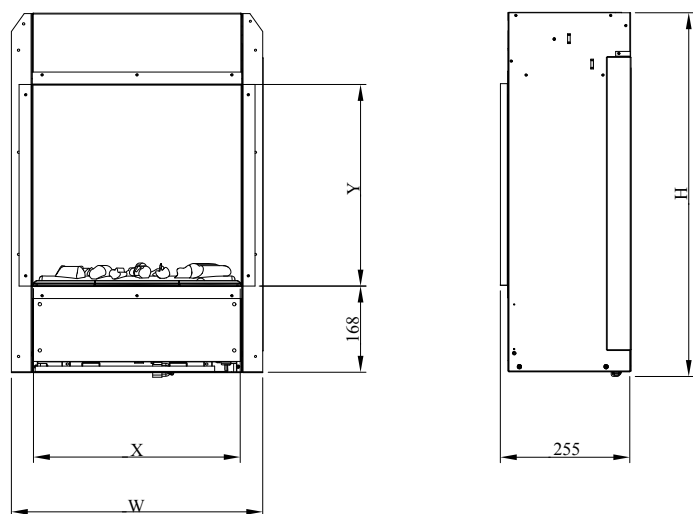

**Engine 56-600 MB**  
Mirror back panel  
210227 / 5011139210227

**Engine 56-600 B**  
Back panel stone motif  
210210 / 5011139210210

MODEL	'H'	'W'	'X'	'Y'
ENG56-400	700mm	490mm	413mm	395mm
ENG68-400	823mm	490mm	413mm	517mm
ENG56-600	700mm	646mm	569mm	395mm

	Engine 56-600 MB	Engine 56-600 B	
<b>General specifications</b>	Fire system	Optimyst®	Optimyst®
	Article number	210227	210210
	EAN code	5011139210227	5011139210210
	Model	Built-in unit	Built-in unit
	View of the fire	1 sided	1 sided
	Colour	Mirror back wall	Stone motif back wall
	Decoration / fuel bed	Log set	Log set
<b>Product size</b>	Measurements view of the fire (WxH)	56 x 40 cm	56 x 40 cm
	Outside dimensions WxHxD	65 x 70 x 25,5 cm	65 x 70 x 25,5 cm
<b>Features</b>	Heat output	Yes	Yes
	Thermostat	Yes	Yes
	Remote control	Yes	Yes
	Manual controlling directly at the fireplace possible yes / no	Yes, flame effect on / off	Yes, flame effect on / off
	Light module	Halogen	Halogen
	Sound module	No	No
	Colour effects settings	No	No
<b>Power consumption</b>	Heat setting 1 in W	1000W	1000W
	Heat setting 2 in W	2000W	2000W
	Flame only operation in W	200W	200W
	Max. consumption	2000W	2000W
<b>Voltage</b>	Voltage/Electrical frequency	230V/50Hz	230V/50Hz
<b>Specifications</b>	Product weight in kg	19,5	19,5
	Length of the cord	1,5 m	1,5 m
	Warranty	2 year	2 year